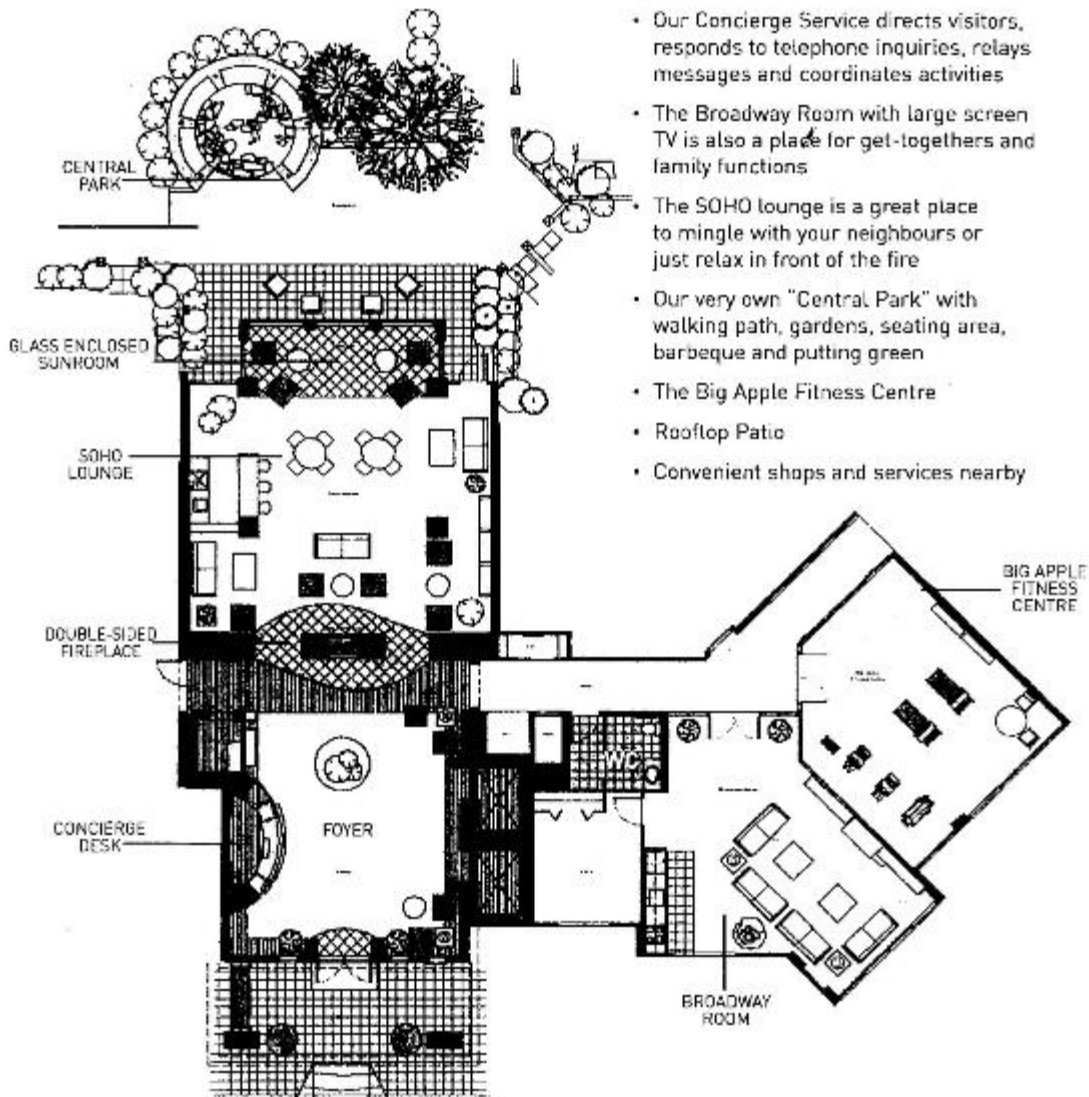

# THE residences

## AT VILLAGE SQUARE

### OUTSTANDING AMENITIES

- Our Concierge Service directs visitors, responds to telephone inquiries, relays messages and coordinates activities
- The Broadway Room with large screen TV is also a place for get-togethers and family functions
- The SOHO lounge is a great place to mingle with your neighbours or just relax in front of the fire
- Our very own "Central Park" with walking path, gardens, seating area, barbeque and putting green
- The Big Apple Fitness Centre
- Rooftop Patio
- Convenient shops and services nearby

THE  
residences  
AT VILLAGE SQUARE

Home Design M

Two Bedroom  
793-806 Sq.Ft.